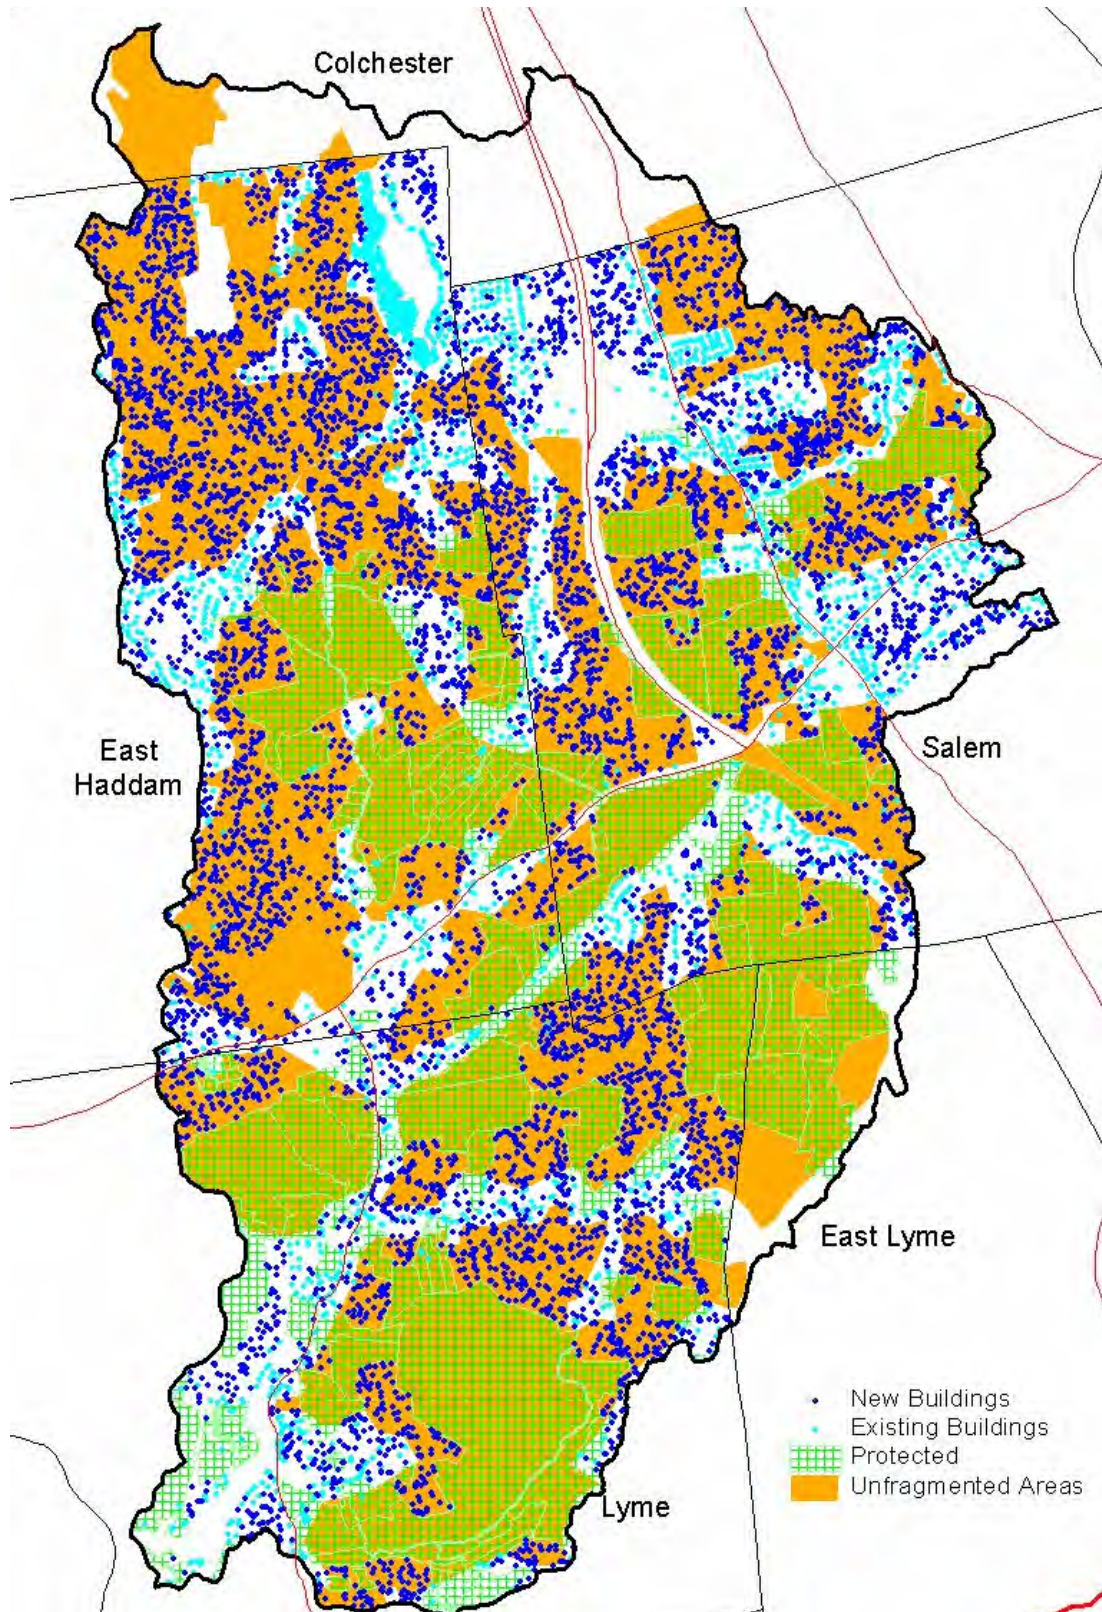

# Eightmile River Watershed Existing Habitat Blocks

## The Eightmile River Watershed Has Significant Roadless Habitat Blocks

- 26% of the Blocks >500 Acres
- 15% of the Blocks >1,000 Acres
- 5% of the Blocks >2,500 Acres

March 2005

# The Potential Affects of Buildout on Unfragmented Habitat Blocks—Eightmile River Watershed

The Eightmile River Watershed Has Significant Roadless Habitat Blocks

- 26% of the Blocks >500 Acres
- 15% of the Blocks >1,000 Acres
- 5% of the Blocks >2,500 Acres