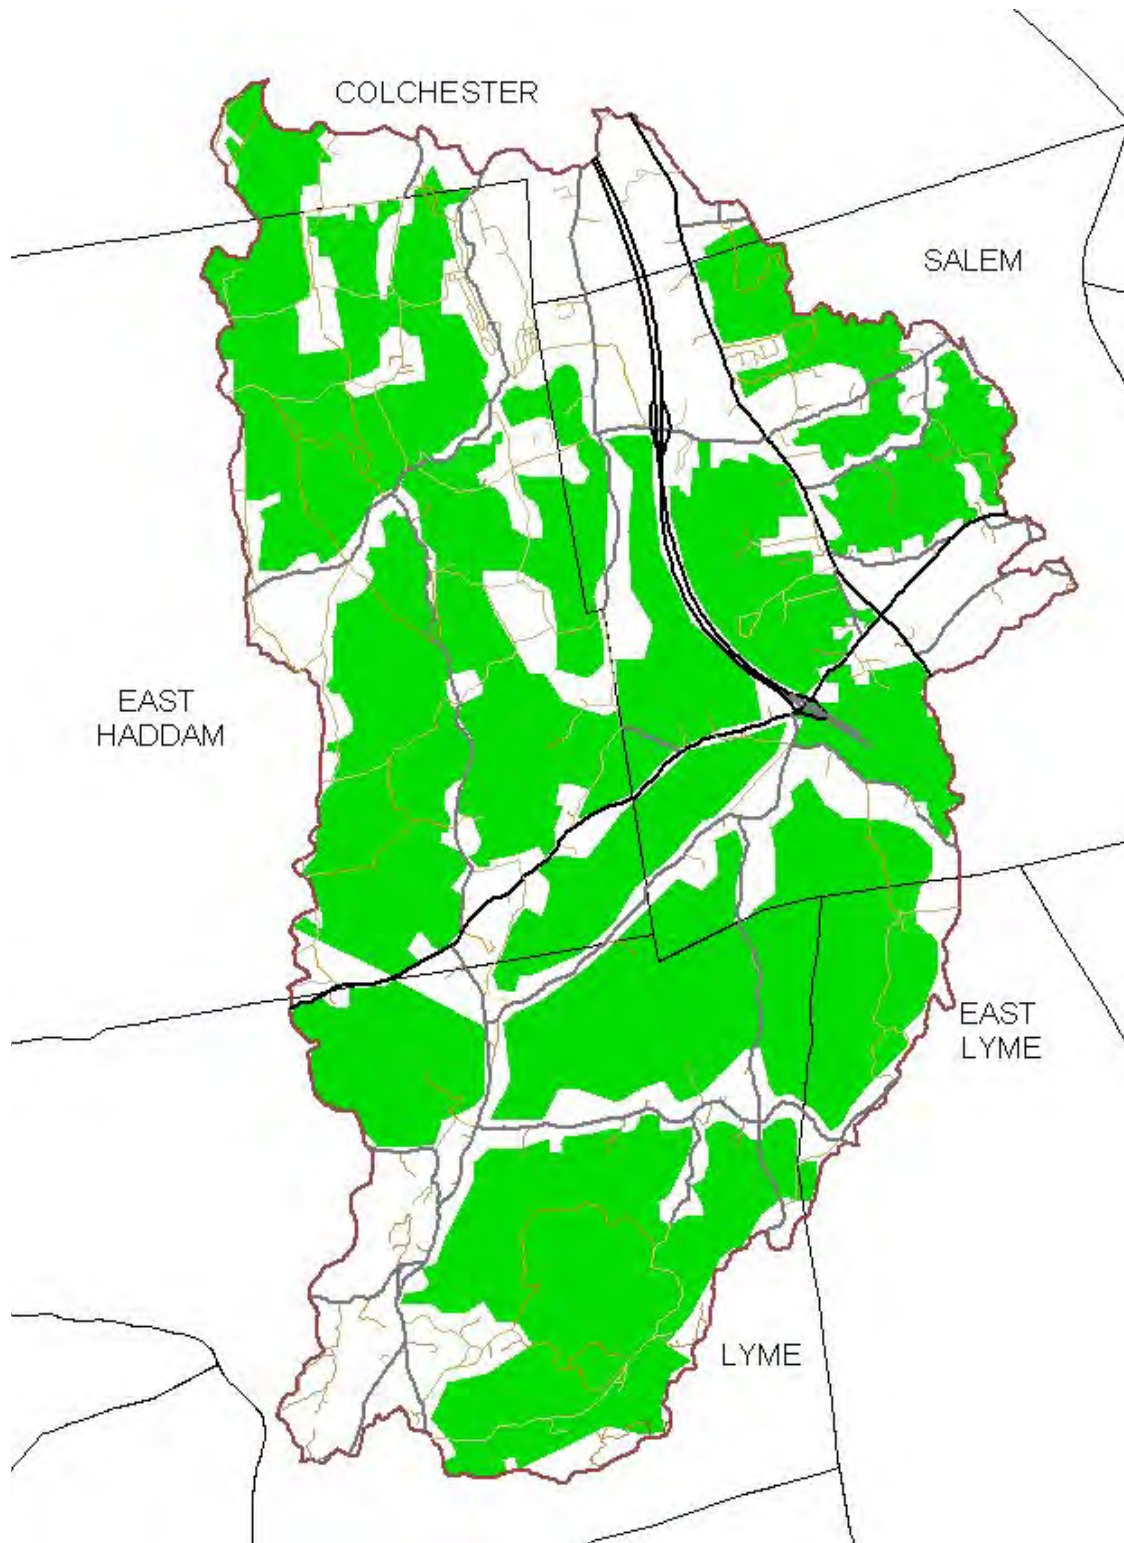

# Eightmile River Watershed Existing Habitat Blocks

## The Eightmile River Watershed Has Significant Roadless Habitat Blocks

- 26% of the Blocks >500 Acres
- 15% of the Blocks >1,000 Acres
- 5% of the Blocks >2,500 Acres

March 2005

# The Potential Affects of Buildout on Unfragmented Habitat Blocks—Eightmile River Watershed

The Eightmile River Watershed Has Significant Roadless Habitat Blocks

- 26% of the Blocks >500 Acres
- 15% of the Blocks >1,000 Acres
- 5% of the Blocks >2,500 Acres