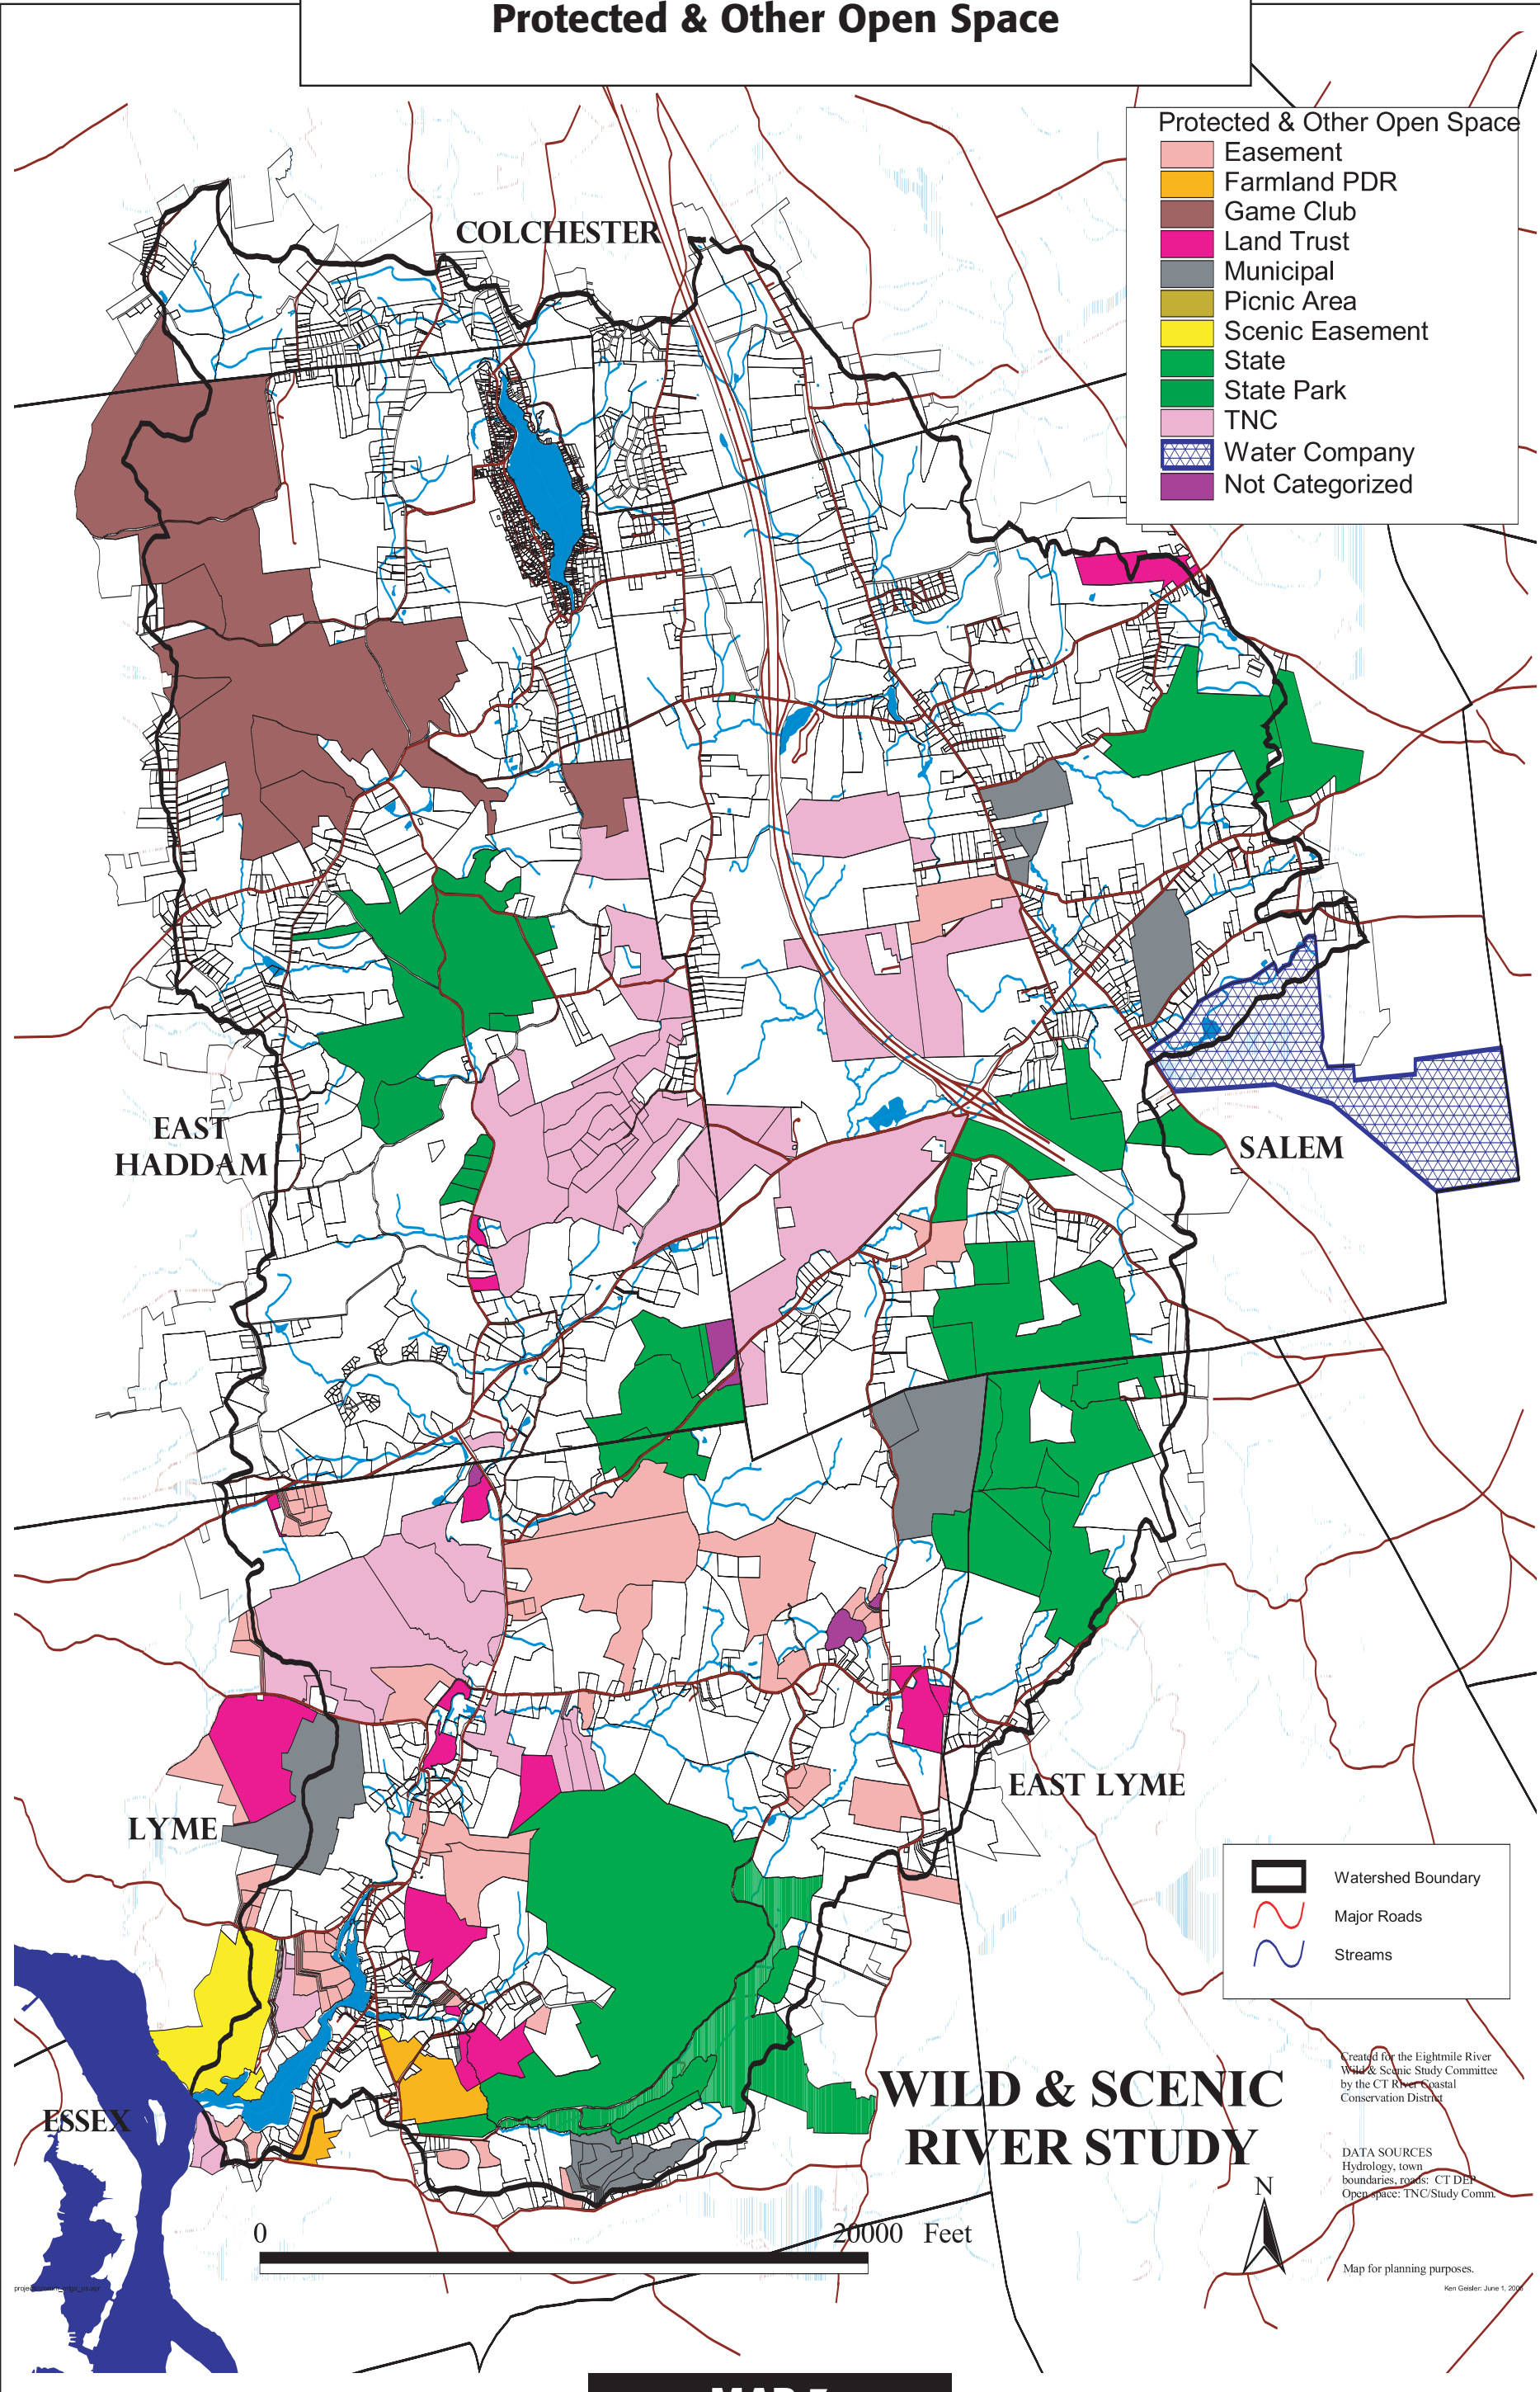

Protected & Other Open Space

Protected & Other Open Space

- Easement
- Farmland PDR
- Game Club
- Land Trust
- Municipal
- Picnic Area
- Scenic Easement
- State
- State Park
- TNC
- Water Company
- Not Categorized

- Watershed Boundary
- Major Roads
- Streams

Created for the Eightmile River
Wild & Scenic Study Committee
by the CT River Coastal
Conservation District

DATA SOURCES
Hydrology, town
boundaries, roads: CT DEP
Open space: TNC/Study Comm.

Map for planning purposes.

Ken Gentler, June 1, 2004